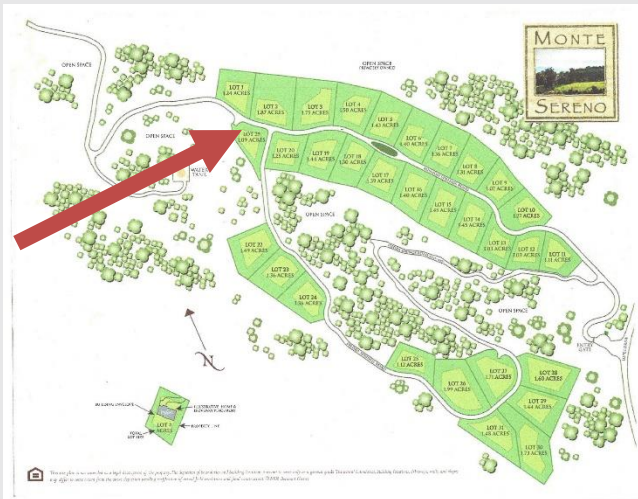

640 Mission Springs Road Arroyo Grande, CA 93420

Opportunity to build your dream home surrounded by award-winning wineries in the Central Coast of California! Gorgeous lot with unobstructed, panoramic valley and mountain views, located near the top of Monte Sereno Estates, an exclusive gated community on the edge of Edna Valley. Embraced by dedicated open space of mature oaks and precious native plants, this lot is uniquely private and majestic - standing alone without a bordering lot on any side! Seize this wonderful opportunity to build your dream home in SLO County's most picturesque neighborhood - just 12 minutes to San Luis Obispo and 7 minutes to the Village of Arroyo Grande. If you want the best of country living with the convenience of a thriving city and newly expanded airport close to home, this lot is worth a look!

1.09 Acres
Priced at \$560,000

640 Mission Springs Road
Arroyo Grande, CA 93420