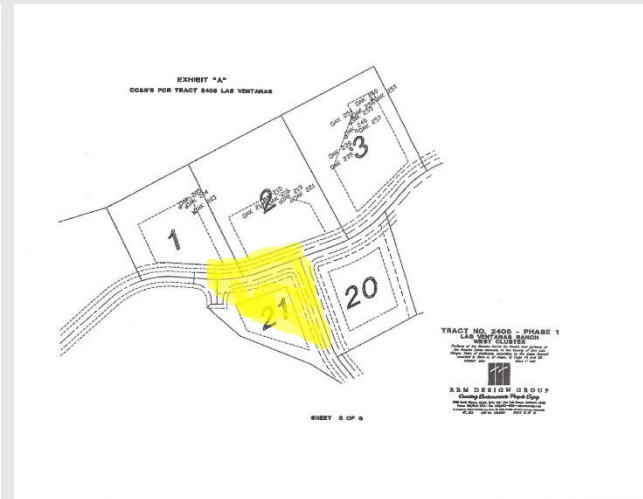

640 Mission Springs Road Arroyo Grande, CA 93420

Opportunity to build your dream home surrounded by award-winning wineries in the Central Coast of California! Gorgeous lot with unobstructed, panoramic valley and mountain views, located near the top of Monte Sereno Estates, an exclusive gated community on the edge of Edna Valley. Embraced by dedicated open space of mature oaks and precious native plants, this lot is uniquely private and majestic - standing alone without a bordering lot on any side! Seize this wonderful opportunity to build your dream home in SLO County's most picturesque neighborhood - just 12 minutes to San Luis Obispo and 7 minutes to the Village of Arroyo Grande. If you want the best of country living with the convenience of a thriving city and newly expanded airport close to home, this lot is worth a look!

1.09 Acres
Priced at \$560,000

640 Mission Springs Road
Arroyo Grande, CA 93420